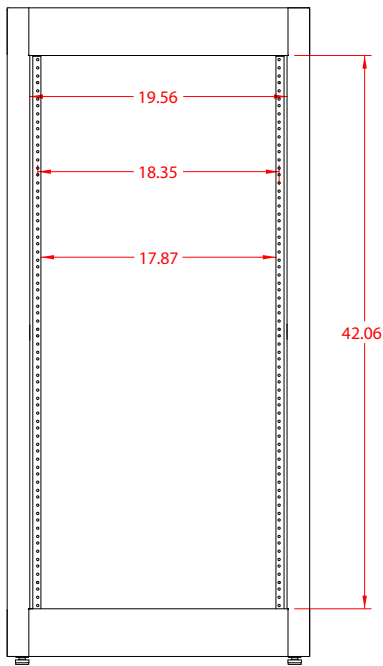

PART No. C2F194223

for more information visit
www.hammfg.com

Data subject to change without notice

Isometric drawing not to scale

CCR TAPPED RAILS NOT INCLUDED

TOP VIEW

L.S. VIEW

FRONT VIEW

R.S. VIEW

BOTTOM VIEW