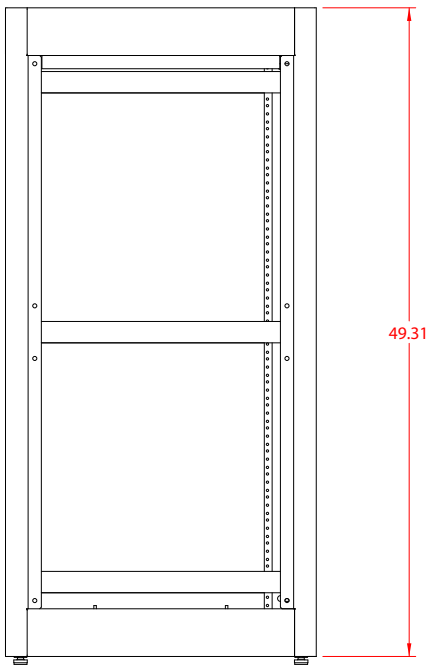

PART No. C2F194223

for more information visit
www.hammfg.com

Data subject to change without notice

Isometric drawing not to scale

CCR TAPPED RAILS NOT INCLUDED

TOP VIEW

L.S. VIEW

FRONT VIEW

R.S. VIEW

BOTTOM VIEW