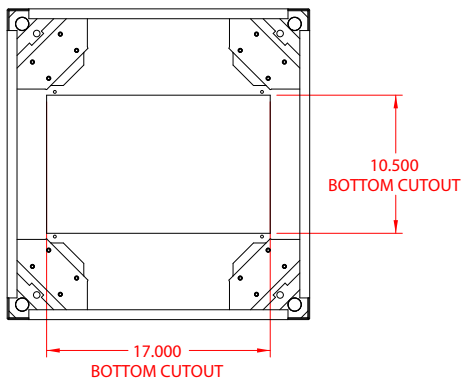

PART No. C2F194223

for more information visit
www.hammfg.com

Data subject to change without notice

Isometric drawing not to scale

CCR TAPPED RAILS NOT INCLUDED

TOP VIEW

L.S. VIEW

FRONT VIEW

R.S. VIEW

BOTTOM VIEW