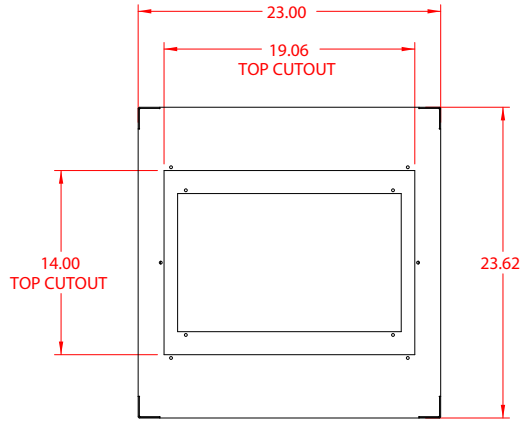

PART No. C2F194223

for more information visit
www.hammfg.com

Data subject to change without notice

Isometric drawing not to scale

CCR TAPPED RAILS NOT INCLUDED

TOP VIEW

L.S. VIEW

FRONT VIEW

R.S. VIEW

BOTTOM VIEW